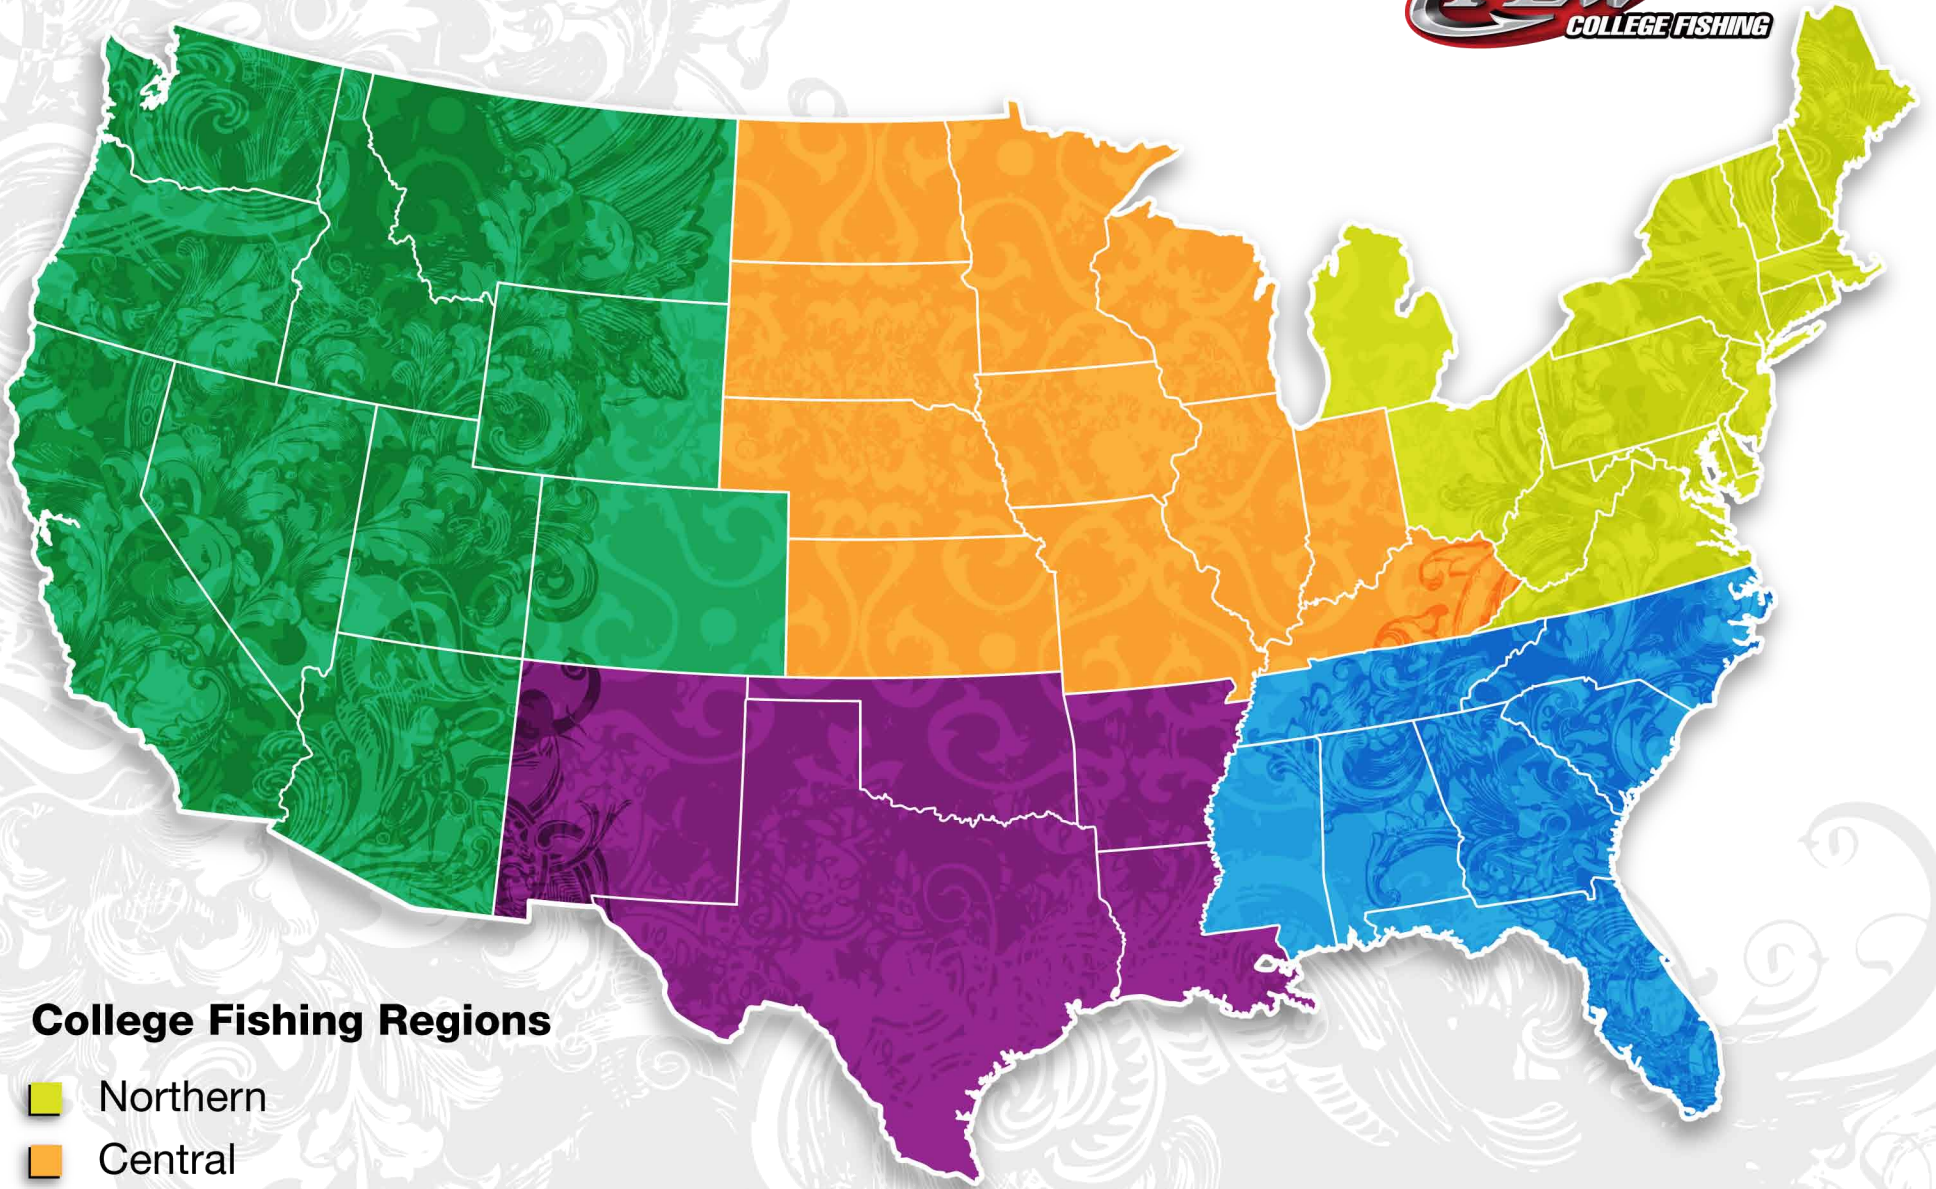

NATIONAL GUARD 

College Fishing Regions

-  Northern
-  Central
-  West
-  Southern
-  Southeast